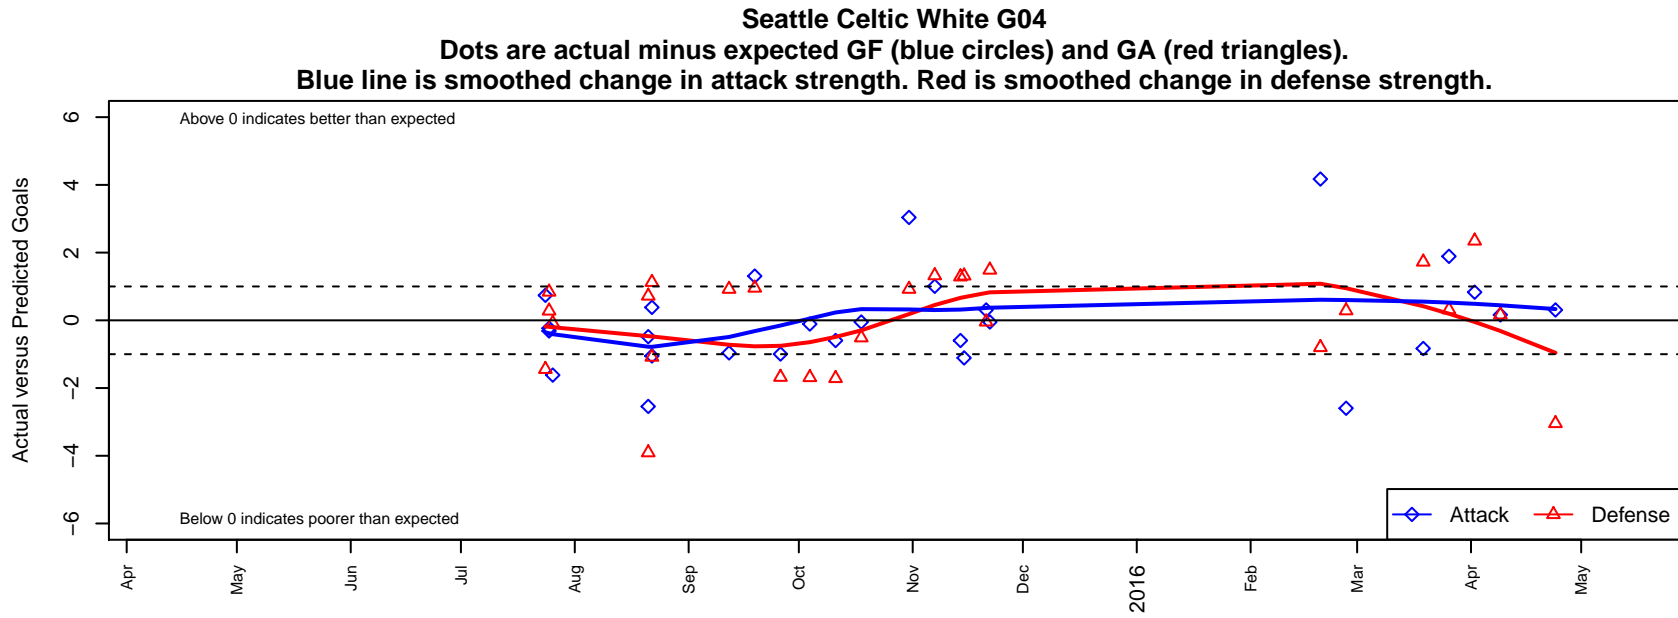

Seattle Celtic White G04

Seattle Celtic
 Seattle, WA
 G04 total strength=361
 attack=0.34 defense=0.14
 fall league = PSPL Classic 2 U11
 spr league = Spr PSPL Classic 2 U11

alt names used:
 Seattle Celtic G04 White
 Seattle Celtic G04 White
 SEATTLE CELTIC G04 WHITE (WA)
 Seattle Celtic G04 White

Venues played:
 2015 Crossfire Select GU11 Gold
 2015 REDAPT Cup Silver 9v9 U11
 2015 PSPL Classic 2 U11
 2015 Spr PSPL Classic 2 U11

**attack and defense variance (black dot)
relative to other teams
and top 10 in region**