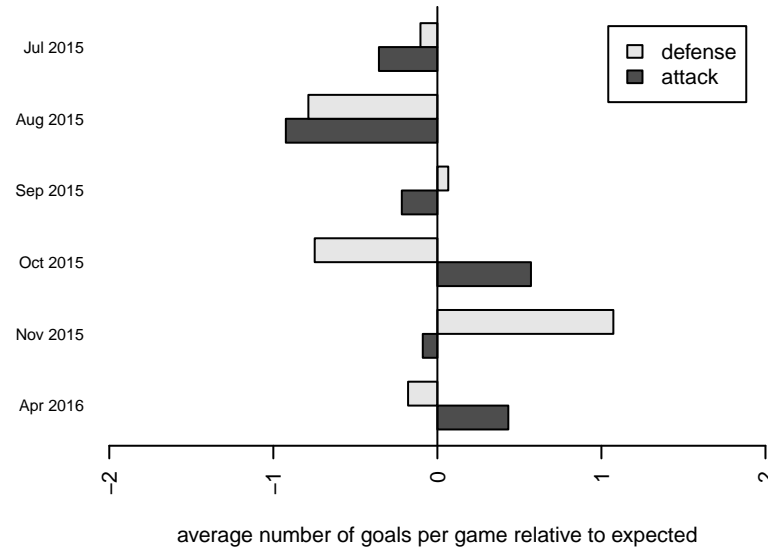

Performance relative to 13 month average