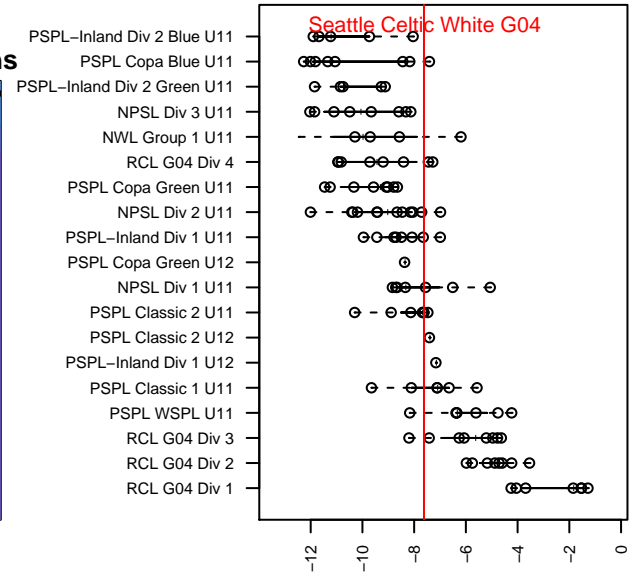

**attack and defense rating
relative to others at age
and all opponents in last 13 months**